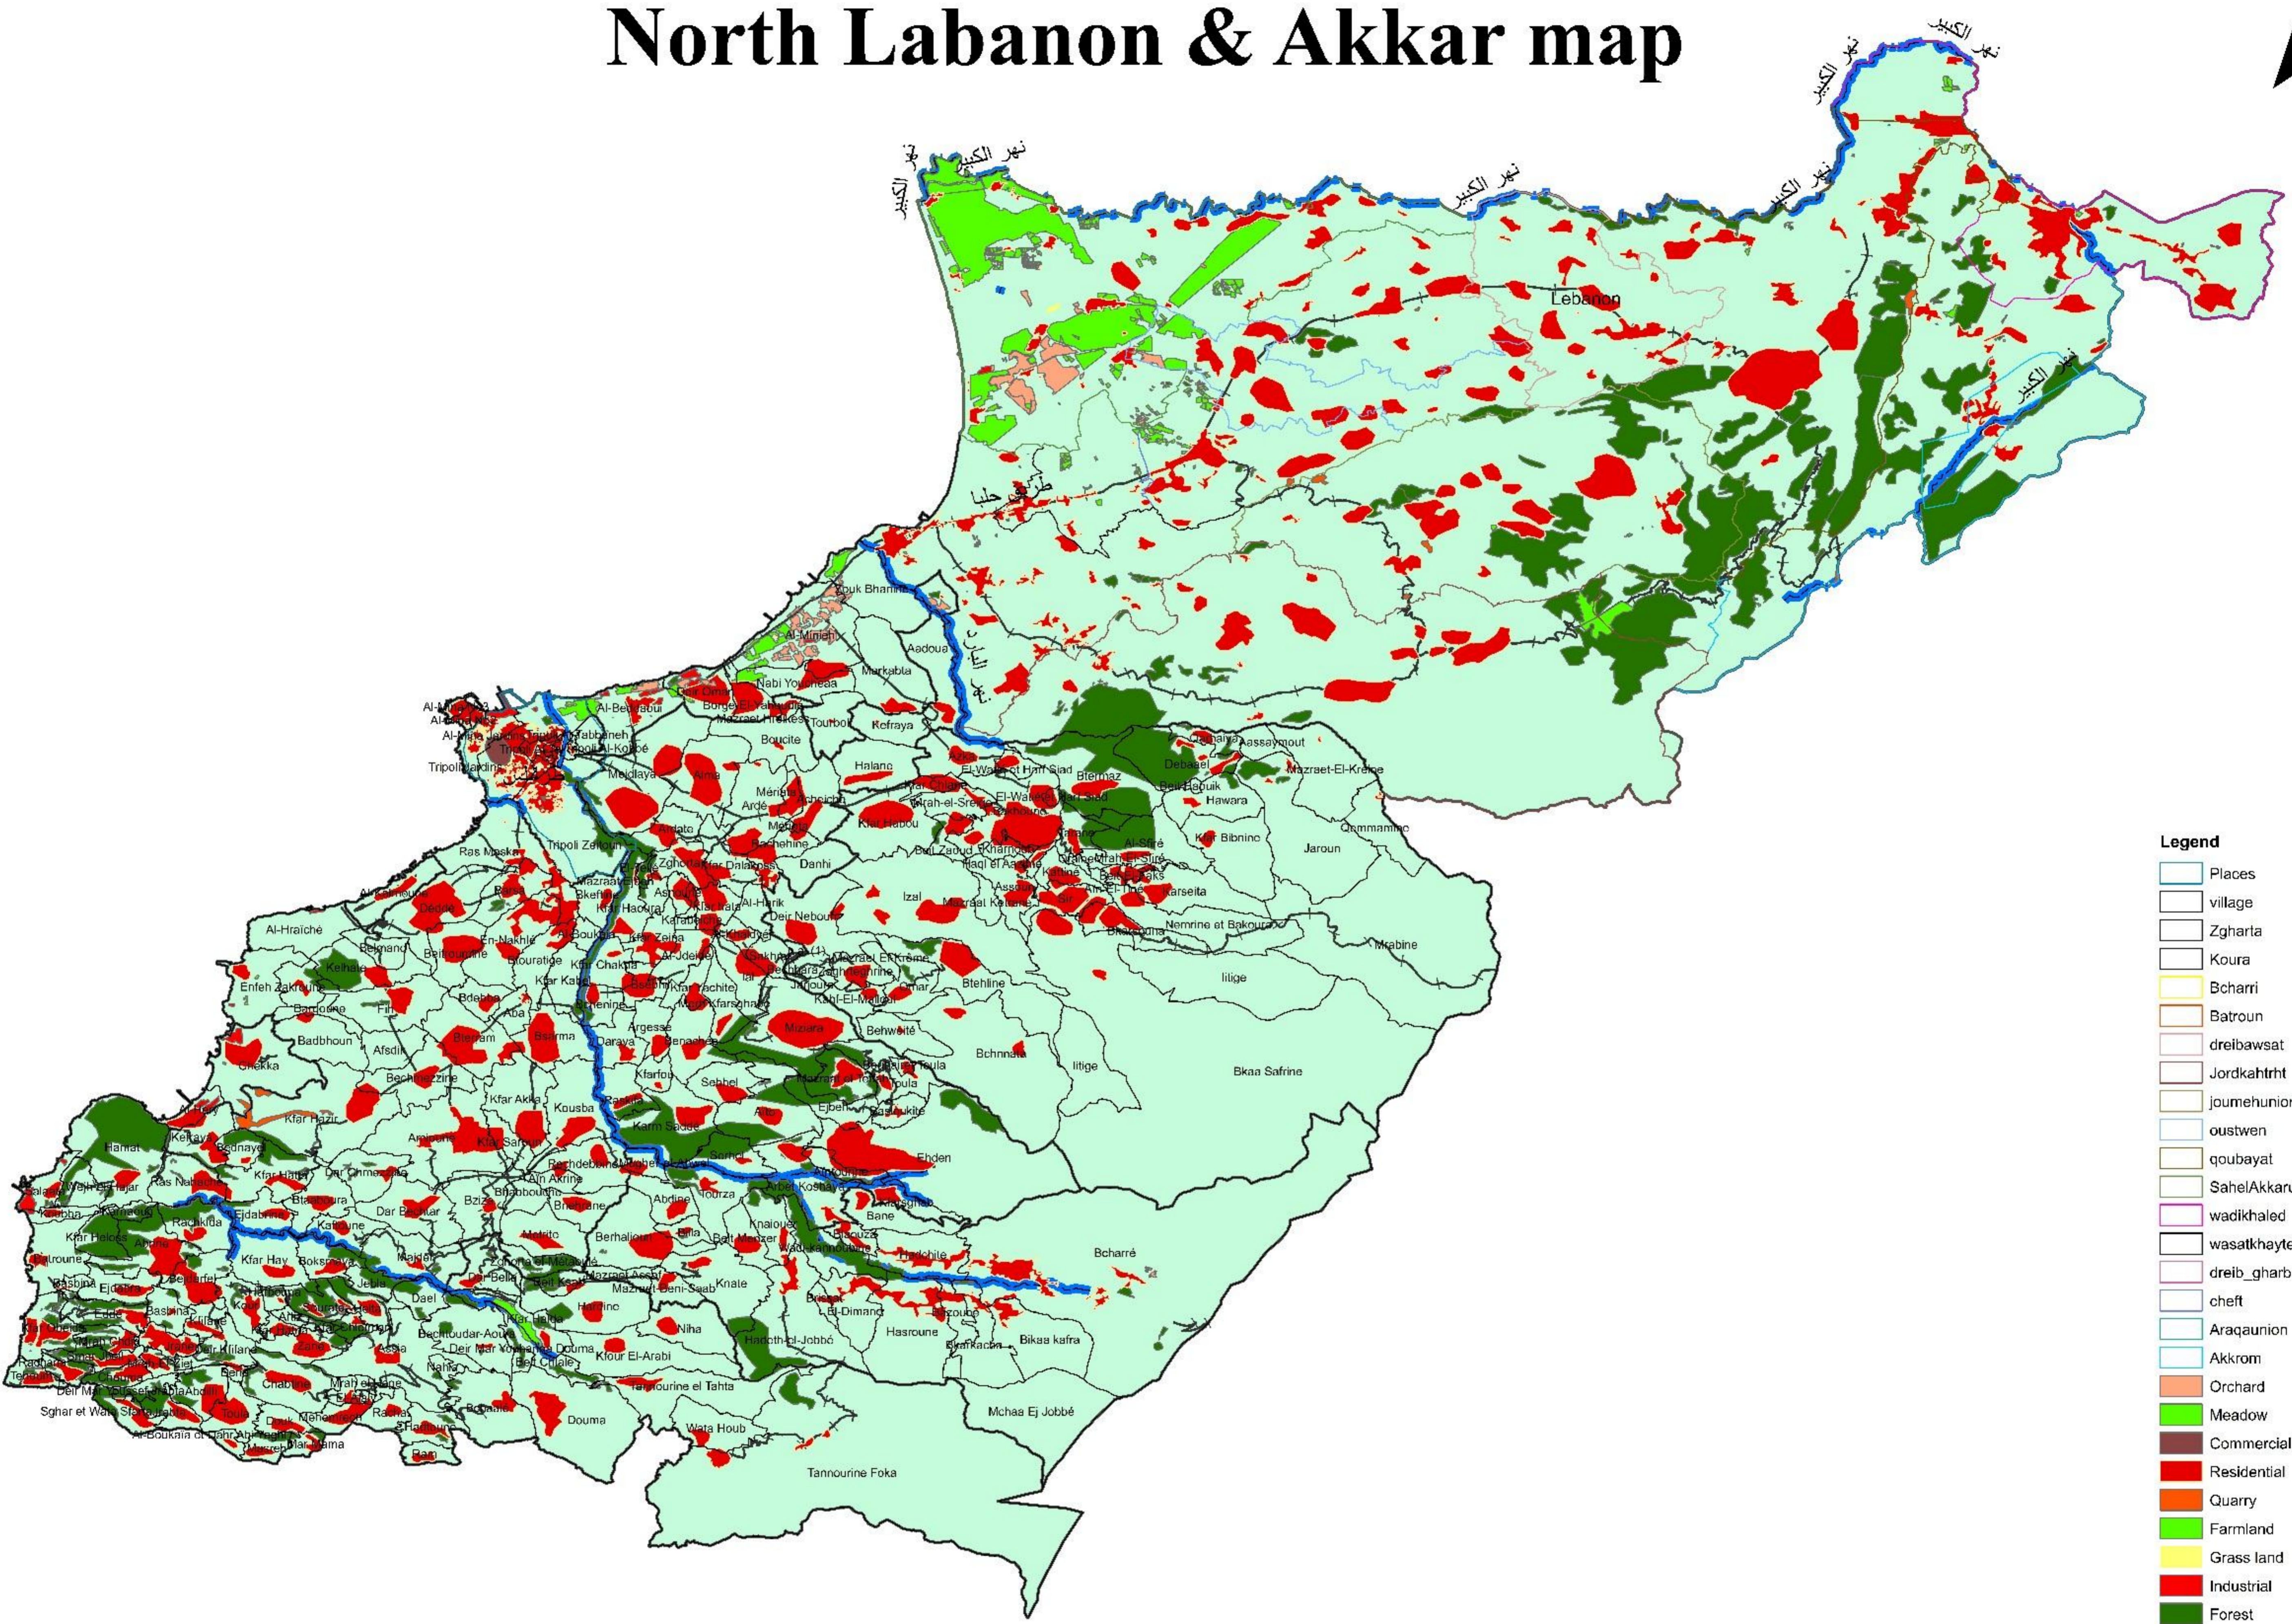

North Labanon & Akkar map

- Legend**
- Places
 - village
 - Zgharta
 - Koura
 - Bcharri
 - Batroun
 - dreibawsat
 - Jordkahtrht
 - joumehunion
 - oustwen
 - qoubayat
 - SahelAkkarunion
 - wadikhaled
 - wasatkhaytehshp
 - dreib_gharbi
 - cheft
 - Araqaunion
 - Akkrom
 - Orchard
 - Meadow
 - Commercial land
 - Residential
 - Quarry
 - Farmland
 - Grass land
 - Industrial
 - Forest
 - Water way
 - Roads
 - Caza
 - Places